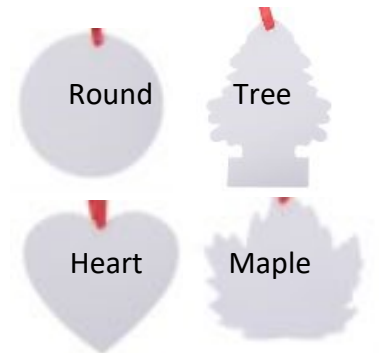

4" Felt Ornaments/Air Fresheners